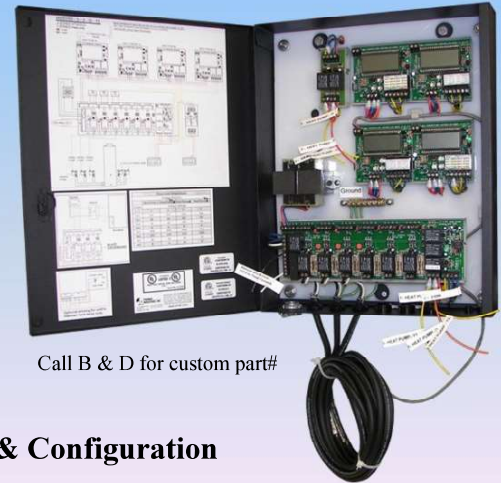

### HSS® Control Panel Details

- 1 Control package connects up to 4 devices
- Pre-wired to accommodate 2, 3 or 4 equipment applications
- Easy adjustment for rotating operation of 2, 3 or 4 devices
- Field adjustable settings for Dual-Stage time delay
- Easy-to-Mount for added location flexibility
- Control Box Dimensions 15" H x 12" W x 3" D
- Easy to install on pre-existing HSS Buffer Tank System
- B & D Designed Controls
- Wiring decal provided with all units

## ROTATIONAL CONTROL PANEL

Increase the functionality of your entire system by incorporating rotational start of equipment!

### Rotational Control Panel Details

- 1 Control package connects up to 4 devices
- Pre-wired to accommodate 2, 3 or 4 equipment applications
- Easy adjustment for rotating operation of 2, 3 or 4 devices
- Field adjustable settings for Dual-Stage time delay
- Easy-to-Mount for added location flexibility
- Control Box Dimensions 15" H x 12" W x 3" D
- Easy to install on pre-existing HSS Buffer Tank System
- B & D Designed Controls
- Wiring decal provided with all units

B & D PART# BDCB-RC4HP

**Call for Additional Rotational Control Panel Information**