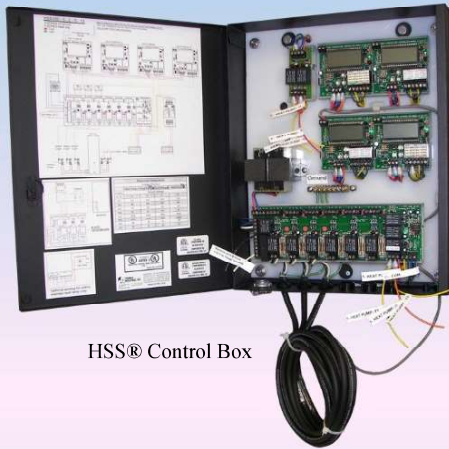

### HSS® Control Panel Details

- 1 Control package connects up to 4 devices
- Pre-wired to accommodate 2, 3 or 4 equipment applications
- Easy adjustment for rotating operation of 2, 3 or 4 devices
- Field adjustable settings for Dual-Stage time delay
- Easy-to-Mount for added location flexibility
- Control Box Dimensions 15" H x 12" W x 3" D
- Easy to install on pre-existing HSS Buffer Tank System
- B & D Designed Controls
- Wiring decal provided with all units

### Rotational Control Panel Details

- 1 Control package connects up to 4 devices
- Pre-wired to accommodate 2, 3 or 4 equipment applications
- Easy adjustment for rotating operation of 2, 3 or 4 devices
- Field adjustable settings for Dual-Stage time delay
- Easy-to-Mount for added location flexibility
- Control Box Dimensions 15" H x 12" W x 3" D
- Easy to install on pre-existing HSS Buffer Tank System
- B & D Designed Controls
- Wiring decal provided with all units

B & D PART# BDCB-RC4HP

**Call for Additional Rotational Control Panel Information**

B3-6CR

HSS® Control Box

Size	Part Number
DIGITAL THERMOMETER	WD17535
30 MINUTE ADJUSTABLE TIMER (AIR HANDLER)	B2-30T
4 CIRCUIT, RELAY BOARD (AIR HANDLER)	ZT-4X-60
24V 50 VA 208/240V TRANSFORMER (AIR HANDLER)	HCT-09D0K04164
HSS® CONTROL BOX – CALL FOR CONFIGURATION QUOTE	CALL FOR PRICING
PUMP CONTROLLER RELAY (BUFFER TANK)	B3-6CR
2-STAGE ELECT TEMP CONTROLLER (BUFFER TANK)	H2-2TC
24V 50 VA 120V TRANSFORMER (BUFFER TANK)	2876710
2 CIRCUIT, RELAY BOARD (BUFFER TANK)	ZT-12X-A
THERMISTOR 6' CABLE	BC6
3 AMP FUSE	740-0551
1 AMP FUSE	740-5189