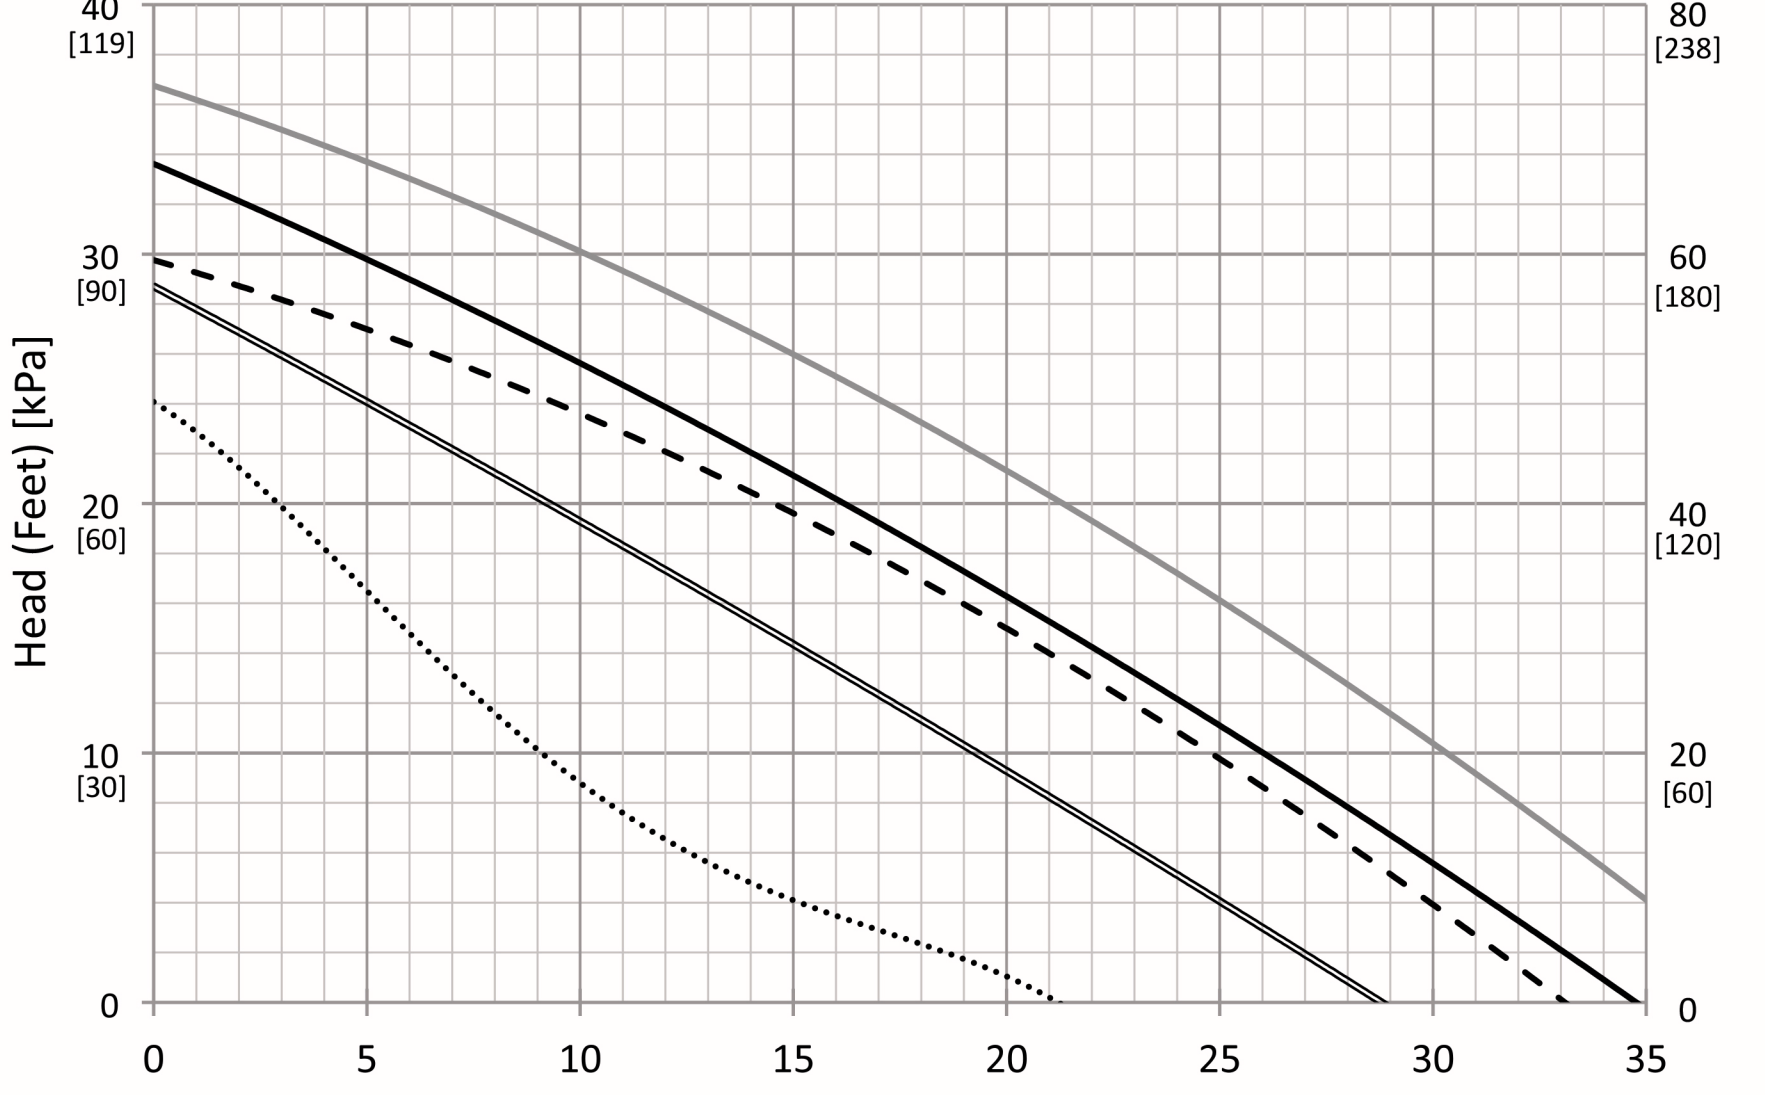

Grundfos Pump UP and UPS Performance Curves

SINGLE
PUMP
40
[119]

DOUBLE
PUMP
80
[238]

— UP26-116 — UP26-99 - - UPS26-99 high spd = UPS26-99 med spd UPS26-99 low spd