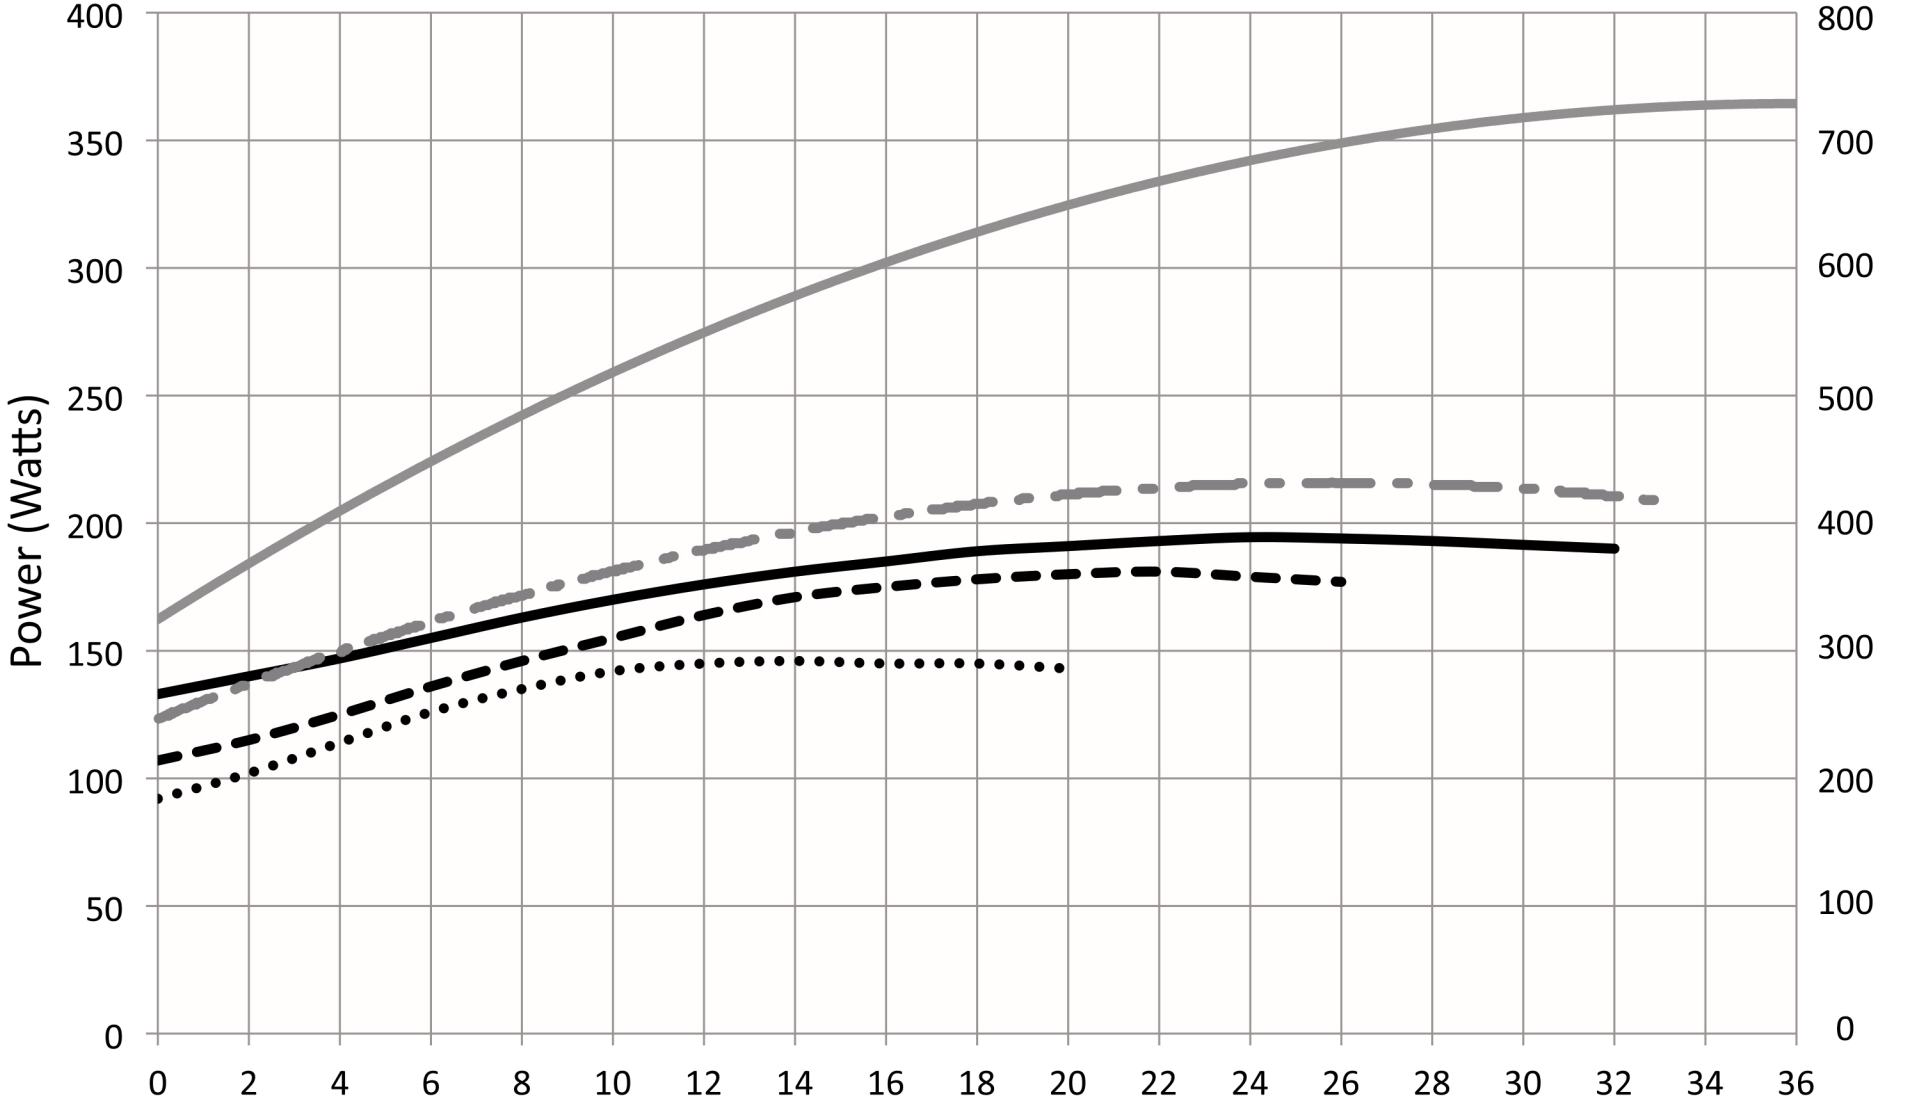

Grundfos Power Curves

SINGLE
PUMP

DOUBLE
PUMP

— UP26-116 - - UP26-99 — UPS26-99 high spd - - UPS26-99 med spd ••• UPS26-99 Low Spd